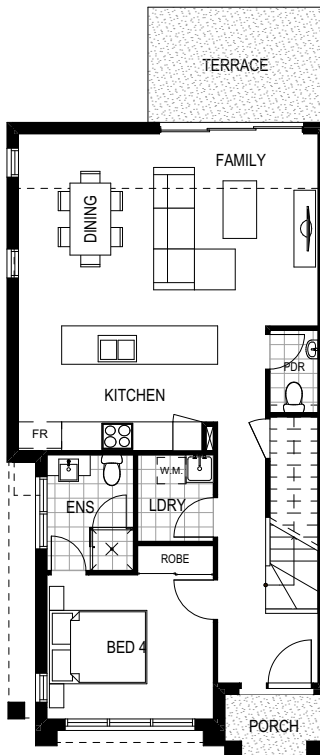

Type C

Lot 6

Total House Area: 188.37m²

Artist Impression

KEY FEATURES

- Creation Homes premium build quality and design
- Turn-key inclusions
- Spacious design
- High ceilings
- Upgraded hybrid flooring to ground floor living
- Top quality fixtures, fittings and appliances
- Stone benchtops throughout
- Landscaping to front and rear yard
- Customisable options for your personal touch

GROUND FLOOR

FIRST FLOOR

Disclaimer: Creation Homes NSW Pty Ltd reserves the right to modify features, specifications, plans, and/or prices without obligation. This rendered image/floor plan is intended to provide a visual guide only and is subject to availability, site conditions, statutory authority requirements & approvals. This plan is subject to internal split levels, windows, mirroring of the floor plan, lot location, lot size and configuration, refer to overall site plan for further detail. Final product may differ from that illustrated and may show fixtures, fittings, landscaping and/or outdoor items which are outside the standard schedule of inclusions. Please refer to schedule of finishes and individual contract of sale for final details.