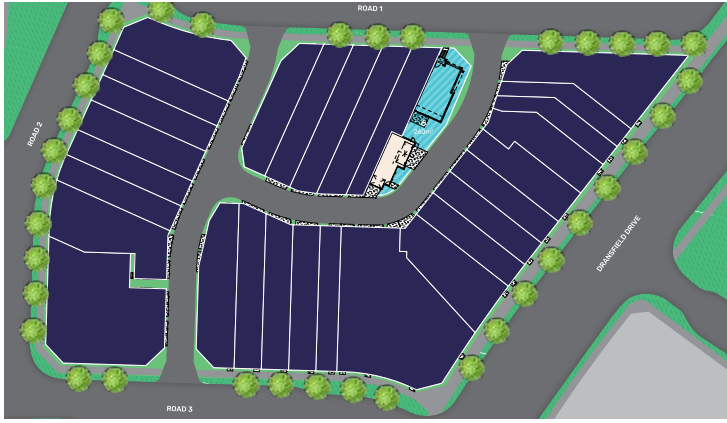

Type C

Lot 6

Total House Area: 188.37m²

Artist Impression

KEY FEATURES

- Creation Homes premium build quality and design
- Turn-key inclusions
- Spacious design
- High ceilings
- Upgraded hybrid flooring to ground floor living
- Top quality fixtures, fittings and appliances
- Stone benchtops throughout
- Landscaping to front and rear yard
- Customisable options for your personal touch

GROUND FLOOR

FIRST FLOOR

Disclaimer: Creation Homes NSW Pty Ltd reserves the right to modify features, specifications, plans, and/or prices without obligation. This rendered image/floor plan is intended to provide a visual guide only and is subject to availability, site conditions, statutory authority requirements & approvals. This plan is subject to internal split levels, windows, mirroring of the floor plan, lot location, lot size and configuration, refer to overall site plan for further detail. Final product may differ from that illustrated and may show fixtures, fittings, landscaping and/or outdoor items which are outside the standard schedule of inclusions. Please refer to schedule of finishes and individual contract of sale for final details.