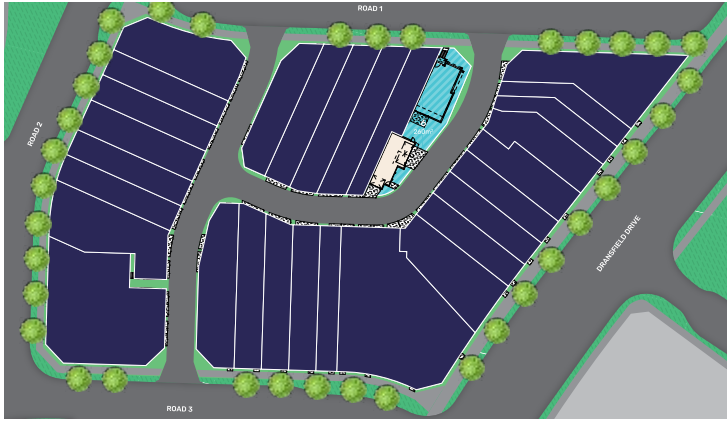

OASIS
ORAN PARK TOWN

Studio A

Lot 6

Total House Area: 90.15m²

Artist Impression

KEY FEATURES

- Creation Homes premium build quality and design
- Turn-key inclusions
- Spacious design
- High ceilings
- Upgraded hybrid flooring to ground floor living
- Top quality fixtures, fittings and appliances
- Stone benchtops throughout
- Landscaping to front and rear yard
- Customisable options for your personal touch

GROUND FLOOR

FIRST FLOOR

Disclaimer: Creation Homes NSW Pty Ltd reserves the right to modify features, specifications, plans, and/or prices without obligation. This rendered image/floor plan is intended to provide a visual guide only and is subject to availability, site conditions, statutory authority requirements & approvals. This plan is subject to internal split levels, windows, mirroring of the floor plan, lot location, lot size and configuration, refer to overall site plan for further detail. Final product may differ from that illustrated and may show fixtures, fittings, landscaping and/or outdoor items which are outside the standard schedule of inclusions. Please refer to schedule of finishes and individual contract of sale for final details.