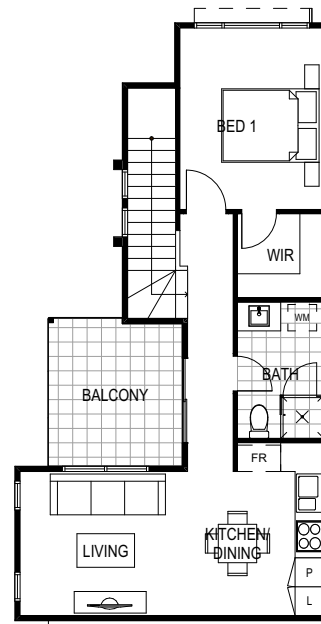

OASIS
ORAN PARK TOWN

Studio A

Lot 6

Total House Area: 90.15m²

Artist Impression

KEY FEATURES

- Creation Homes premium build quality and design
- Turn-key inclusions
- Spacious design
- High ceilings
- Upgraded hybrid flooring to ground floor living
- Top quality fixtures, fittings and appliances
- Stone benchtops throughout
- Landscaping to front and rear yard
- Customisable options for your personal touch

GROUND FLOOR

FIRST FLOOR

Disclaimer: Creation Homes NSW Pty Ltd reserves the right to modify features, specifications, plans, and/or prices without obligation. This rendered image/floor plan is intended to provide a visual guide only and is subject to availability, site conditions, statutory authority requirements & approvals. This plan is subject to internal split levels, windows, mirroring of the floor plan, lot location, lot size and configuration, refer to overall site plan for further detail. Final product may differ from that illustrated and may show fixtures, fittings, landscaping and/or outdoor items which are outside the standard schedule of inclusions. Please refer to schedule of finishes and individual contract of sale for final details.