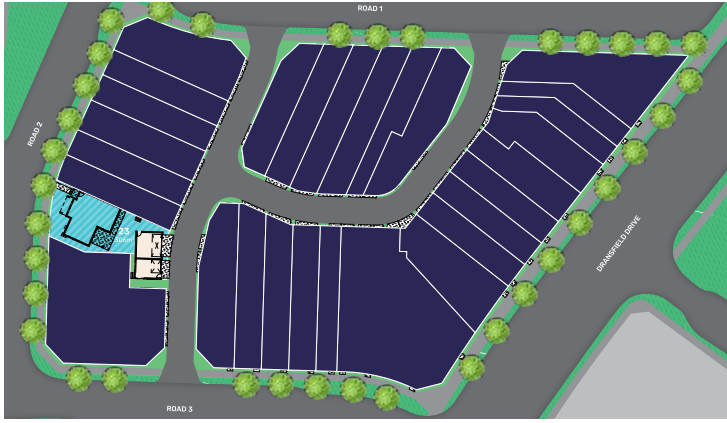

GROUND FLOOR