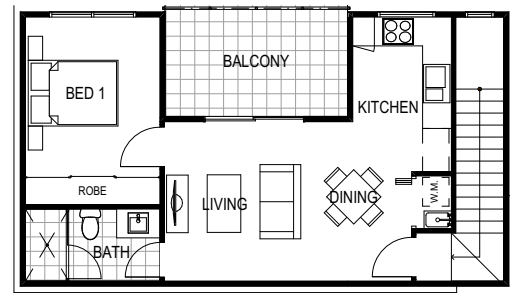

OASIS  
ORAN PARK TOWN

Studio C

Lot 23

Total House Area: 82.37m<sup>2</sup>

Artist Impression

GROUND FLOOR

FIRST FLOOR

Disclaimer: Creation Homes NSW Pty Ltd reserves the right to modify features, specifications, plans, and/or prices without obligation. This rendered image/floor plan is intended to provide a visual guide only and is subject to availability, site conditions, statutory authority requirements & approvals. This plan is subject to internal split levels, windows, mirroring of the floor plan, lot location, lot size and configuration, refer to overall site plan for further detail. Final product may differ from that illustrated and may show fixtures, fittings, landscaping and/or outdoor items which are outside the standard schedule of inclusions. Please refer to schedule of finishes and individual contract of sale for final details.