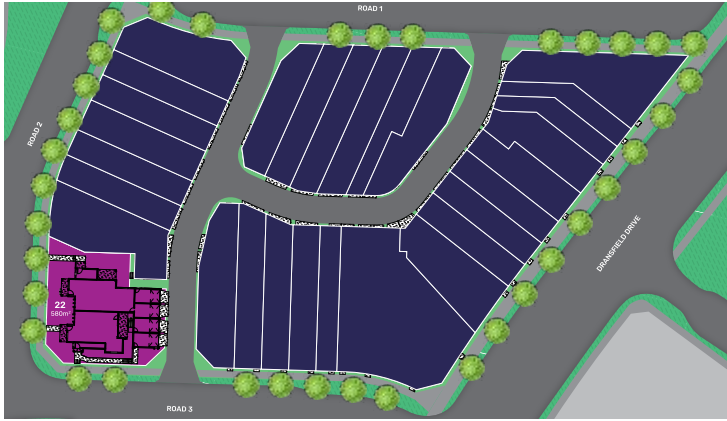

Artist Impression

GROUND FLOOR