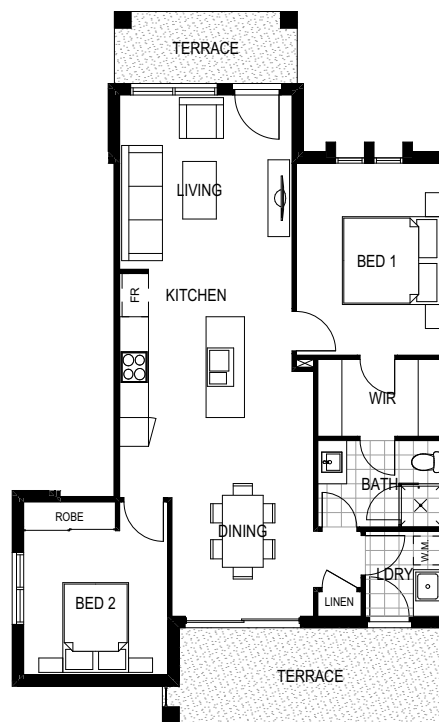

OASIS  
ORAN PARK TOWN

Manor Unit 1

Lot 22

Total House Area: 121.44m<sup>2</sup>

Artist Impression

## GROUND FLOOR

Disclaimer: Creation Homes NSW Pty Ltd reserves the right to modify features, specifications, plans, and/or prices without obligation. This rendered image/floor plan is intended to provide a visual guide only and is subject to availability, site conditions, statutory authority requirements & approvals. This plan is subject to internal split levels, windows, mirroring of the floor plan, lot location, lot size and configuration, refer to overall site plan for further detail. Final product may differ from that illustrated and may show fixtures, fittings, landscaping and/or outdoor items which are outside the standard schedule of inclusions. Please refer to schedule of finishes and individual contract of sale for final details.