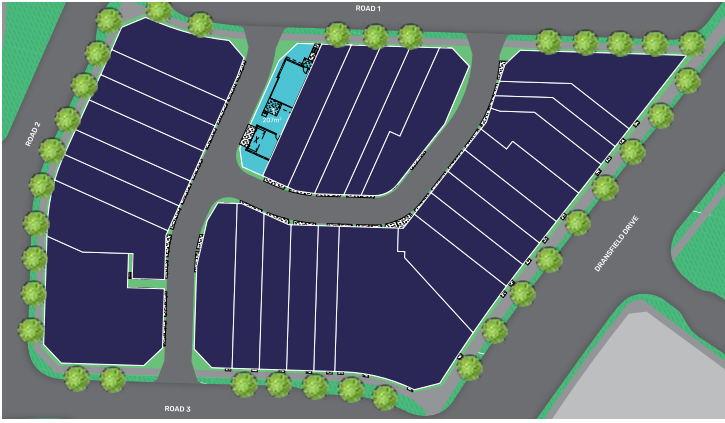

Type A

Lot 1

Total House Area: 124.76m²

Artist Impression

KEY FEATURES

- Creation Homes premium build quality and design
- Turn-key inclusions
- Spacious design
- High ceilings
- Upgraded hybrid flooring to ground floor living
- Top quality fixtures, fittings and appliances
- Stone benchtops throughout
- Landscaping to front and rear yard
- Customisable options for your personal touch

Artist Impression

GROUND FLOOR

FIRST FLOOR

Disclaimer: Creation Homes NSW Pty Ltd reserves the right to modify features, specifications, plans, and/or prices without obligation. This rendered image/floor plan is intended to provide a visual guide only and is subject to availability, site conditions, statutory authority requirements & approvals. This plan is subject to internal split levels, windows, mirroring of the floor plan, lot location, lot size and configuration, refer to overall site plan for further detail. Final product may differ from that illustrated and may show fixtures, fittings, landscaping and/or outdoor items which are outside the standard schedule of inclusions. Please refer to schedule of finishes and individual contract of sale for final details.