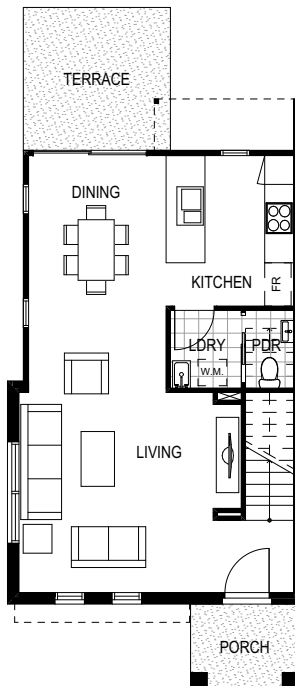

Type A

Lot 1

Total House Area: 124.76m²

Artist Impression

KEY FEATURES

- Creation Homes premium build quality and design
- Turn-key inclusions
- Spacious design
- High ceilings
- Upgraded hybrid flooring to ground floor living
- Top quality fixtures, fittings and appliances
- Stone benchtops throughout
- Landscaping to front and rear yard
- Customisable options for your personal touch

Artist Impression

GROUND FLOOR

FIRST FLOOR

Disclaimer: Creation Homes NSW Pty Ltd reserves the right to modify features, specifications, plans, and/or prices without obligation. This rendered image/floor plan is intended to provide a visual guide only and is subject to availability, site conditions, statutory authority requirements & approvals. This plan is subject to internal split levels, windows, mirroring of the floor plan, lot location, lot size and configuration, refer to overall site plan for further detail. Final product may differ from that illustrated and may show fixtures, fittings, landscaping and/or outdoor items which are outside the standard schedule of inclusions. Please refer to schedule of finishes and individual contract of sale for final details.