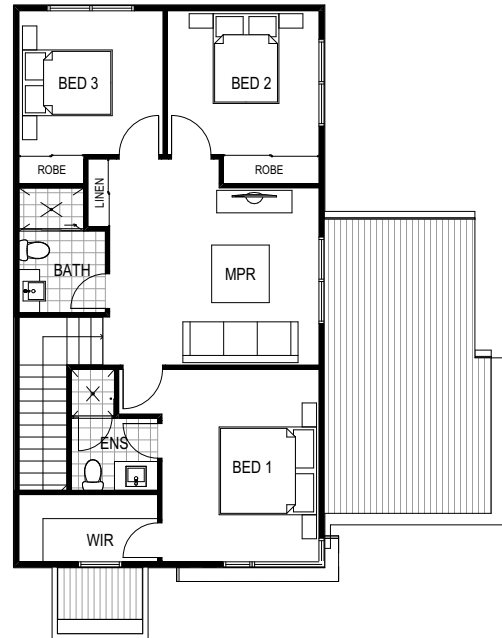

OASIS
ORAN PARK TOWN

Type C1

Lot 7

Total Price: \$789,000
Total House Area: 255.93m²

4

3.5

2

Artist Impression

Artist Impression

GROUND FLOOR

FIRST FLOOR

Disclaimer: Creation Homes NSW Pty Ltd reserves the right to modify features, specifications, plans, and/or prices without obligation. This rendered image/floor plan is intended to provide a visual guide only and is subject to availability, site conditions, statutory authority requirements & approvals. This plan is subject to internal split levels, windows, mirroring of the floor plan, lot location, lot size and configuration, refer to overall site plan for further detail. Final product may differ from that illustrated and may show fixtures, fittings, landscaping and/or outdoor items which are outside the standard schedule of inclusions. Please refer to schedule of finishes and individual contract of sale for final details.