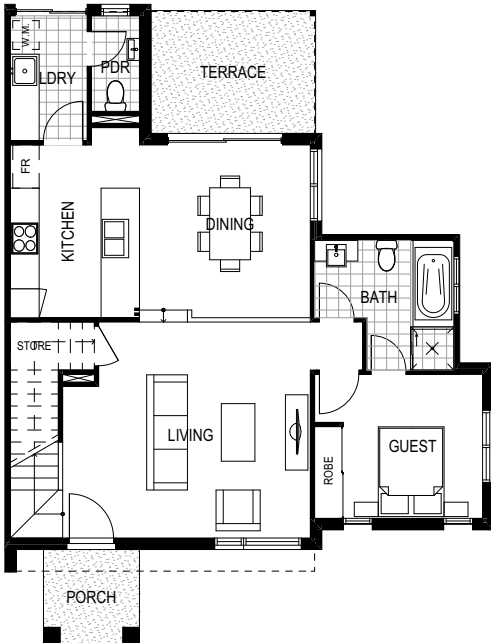

OASIS
ORAN PARK TOWN

Type C1

Lot 7

Total Price: \$789,000
Total House Area: 255.93m²

4

3.5

2

Artist Impression

Artist Impression

GROUND FLOOR

FIRST FLOOR

Disclaimer: Creation Homes NSW Pty Ltd reserves the right to modify features, specifications, plans, and/or prices without obligation. This rendered image/floor plan is intended to provide a visual guide only and is subject to availability, site conditions, statutory authority requirements & approvals. This plan is subject to internal split levels, windows, mirroring of the floor plan, lot location, lot size and configuration, refer to overall site plan for further detail. Final product may differ from that illustrated and may show fixtures, fittings, landscaping and/or outdoor items which are outside the standard schedule of inclusions. Please refer to schedule of finishes and individual contract of sale for final details.