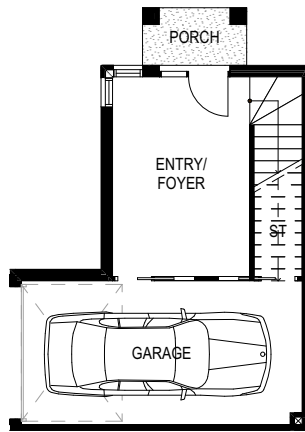

Studio B

Lot 21

Total Price: \$425,000
Total House Area: 113.62m²

Artist Impression

KEY FEATURES

- Creation Homes premium build quality and design
- Turn-key inclusions
- Spacious design
- High ceilings
- Upgraded hybrid flooring to ground floor living
- Top quality fixtures, fittings and appliances
- Stone benchtops throughout
- Landscaping to front and rear yard
- Customisable options for your personal touch

GROUND FLOOR

FIRST FLOOR

Disclaimer: Creation Homes NSW Pty Ltd reserves the right to modify features, specifications, plans, and/or prices without obligation. This rendered image/floor plan is intended to provide a visual guide only and is subject to availability, site conditions, statutory authority requirements & approvals. This plan is subject to internal split levels, windows, mirroring of the floor plan, lot location, lot size and configuration, refer to overall site plan for further detail. Final product may differ from that illustrated and may show fixtures, fittings, landscaping and/or outdoor items which are outside the standard schedule of inclusions. Please refer to schedule of finishes and individual contract of sale for final details.