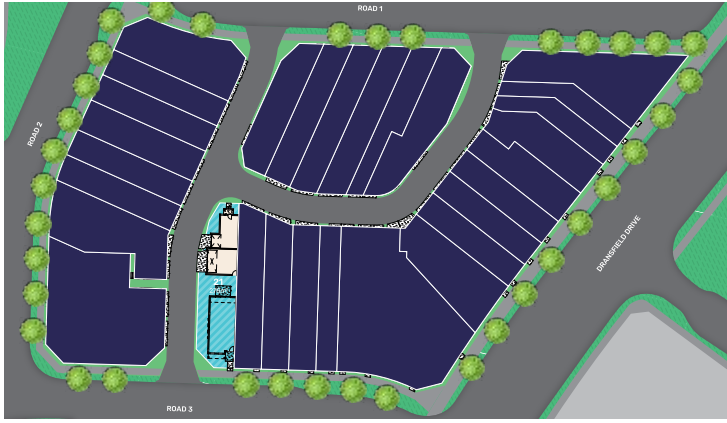

Studio B

Lot 21

Total Price: \$425,000
Total House Area: 113.62m²

Artist Impression

KEY FEATURES

- Creation Homes premium build quality and design
- Turn-key inclusions
- Spacious design
- High ceilings
- Upgraded hybrid flooring to ground floor living
- Top quality fixtures, fittings and appliances
- Stone benchtops throughout
- Landscaping to front and rear yard
- Customisable options for your personal touch

GROUND FLOOR

FIRST FLOOR

Disclaimer: Creation Homes NSW Pty Ltd reserves the right to modify features, specifications, plans, and/or prices without obligation. This rendered image/floor plan is intended to provide a visual guide only and is subject to availability, site conditions, statutory authority requirements & approvals. This plan is subject to internal split levels, windows, mirroring of the floor plan, lot location, lot size and configuration, refer to overall site plan for further detail. Final product may differ from that illustrated and may show fixtures, fittings, landscaping and/or outdoor items which are outside the standard schedule of inclusions. Please refer to schedule of finishes and individual contract of sale for final details.