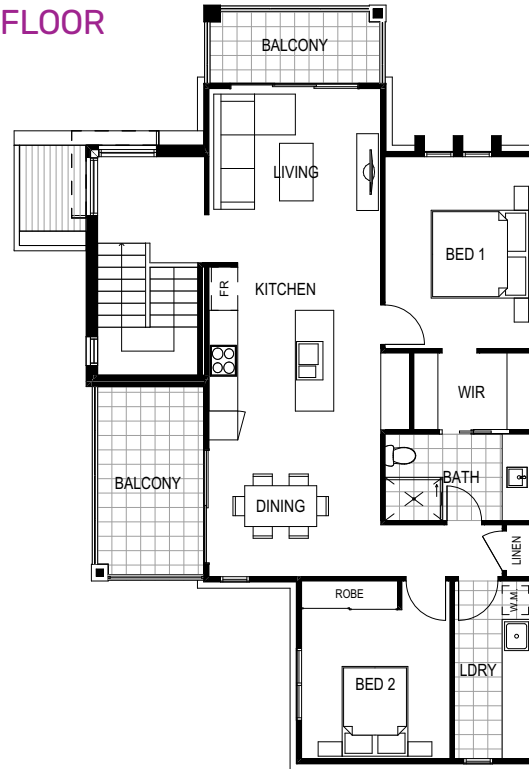

OASIS
ORAN PARK TOWN

Manor Unit 4

Lot 16

Total Price: \$545,000
Total House Area: 150.08m²

2

1

1

Artist Impression

Artist Impression

FIRST FLOOR

GROUND FLOOR

Disclaimer: Creation Homes NSW Pty Ltd reserves the right to modify features, specifications, plans, and/or prices without obligation. This rendered image/floor plan is intended to provide a visual guide only and is subject to availability, site conditions, statutory authority requirements & approvals. This plan is subject to internal split levels, windows, mirroring of the floor plan, lot location, lot size and configuration, refer to overall site plan for further detail. Final product may differ from that illustrated and may show fixtures, fittings, landscaping and/or outdoor items which are outside the standard schedule of inclusions. Please refer to schedule of finishes and individual contract of sale for final details.