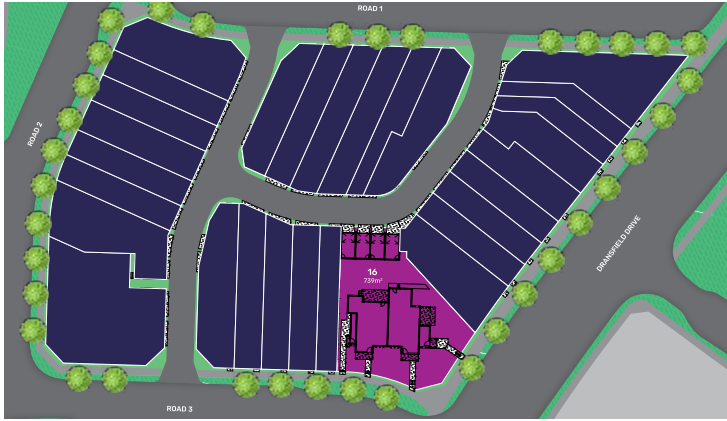

OASIS
ORAN PARK TOWN

Manor Unit 4

Lot 16

Total Price: \$545,000
Total House Area: 150.08m²

2

1

1

Artist Impression

Artist Impression

FIRST FLOOR

GROUND FLOOR

Disclaimer: Creation Homes NSW Pty Ltd reserves the right to modify features, specifications, plans, and/or prices without obligation. This rendered image/floor plan is intended to provide a visual guide only and is subject to availability, site conditions, statutory authority requirements & approvals. This plan is subject to internal split levels, windows, mirroring of the floor plan, lot location, lot size and configuration, refer to overall site plan for further detail. Final product may differ from that illustrated and may show fixtures, fittings, landscaping and/or outdoor items which are outside the standard schedule of inclusions. Please refer to schedule of finishes and individual contract of sale for final details.