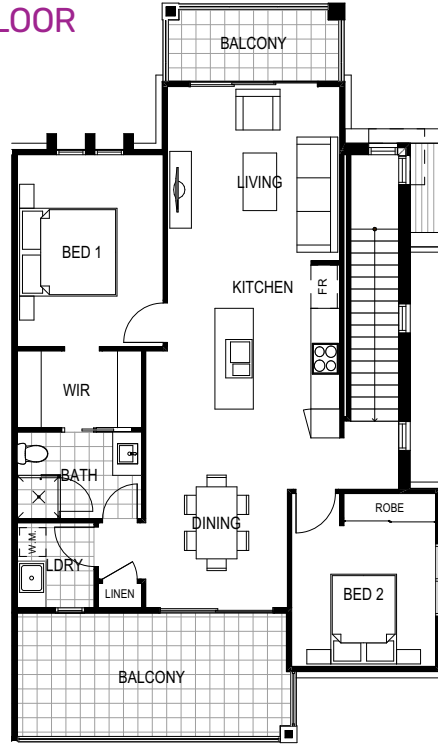

OASIS  
ORAN PARK TOWN

Manor Unit 3

Lot 16

Total Price: \$545,000  
Total House Area: 144.35m<sup>2</sup>

2

1

1

Artist Impression

## FIRST FLOOR

## GROUND FLOOR

Disclaimer: Creation Homes NSW Pty Ltd reserves the right to modify features, specifications, plans, and/or prices without obligation. This rendered image/floor plan is intended to provide a visual guide only and is subject to availability, site conditions, statutory authority requirements & approvals. This plan is subject to internal split levels, windows, mirroring of the floor plan, lot location, lot size and configuration, refer to overall site plan for further detail. Final product may differ from that illustrated and may show fixtures, fittings, landscaping and/or outdoor items which are outside the standard schedule of inclusions. Please refer to schedule of finishes and individual contract of sale for final details.