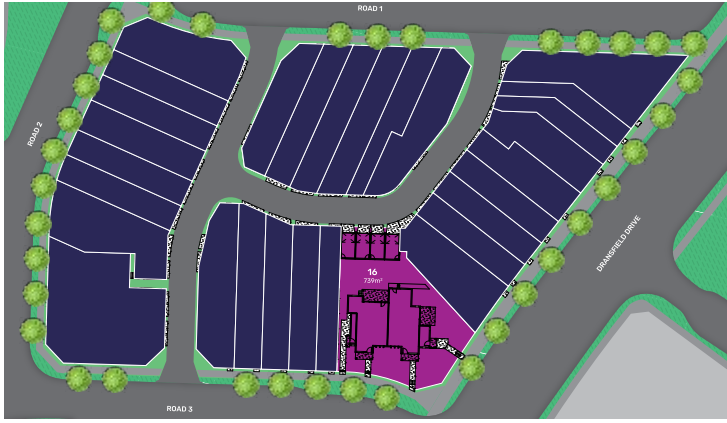

FIRST FLOOR

GROUND FLOOR

Disclaimer: Creation Homes NSW Pty Ltd reserves the right to modify features, specifications, plans, and/or prices without obligation. This rendered image/floor plan is intended to provide a visual guide only and is subject to availability, site conditions, statutory authority requirements & approvals. This plan is subject to internal split levels, windows, mirroring of the floor plan, lot location, lot size and configuration, refer to overall site plan for further detail. Final product may differ from that illustrated and may show fixtures, fittings, landscaping and/or outdoor items which are outside the standard schedule of inclusions. Please refer to schedule of finishes and individual contract of sale for final details.