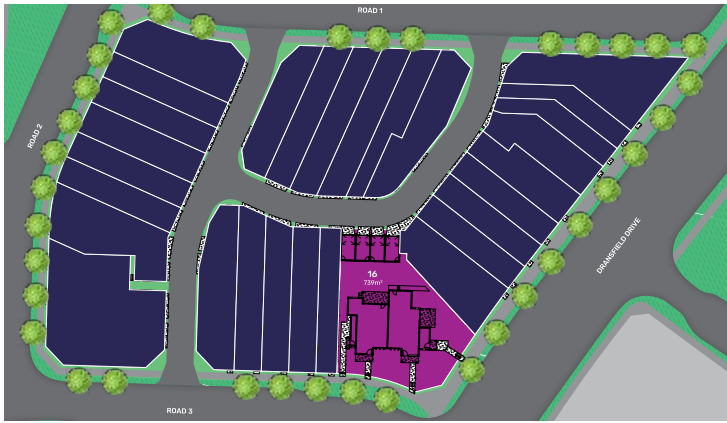

GROUND FLOOR

Disclaimer: Creation Homes NSW Pty Ltd reserves the right to modify features, specifications, plans, and/or prices without obligation. This rendered image/floor plan is intended to provide a visual guide only and is subject to availability, site conditions, statutory authority requirements & approvals. This plan is subject to internal split levels, windows, mirroring of the floor plan, lot location, lot size and configuration, refer to overall site plan for further detail. Final product may differ from that illustrated and may show fixtures, fittings, landscaping and/or outdoor items which are outside the standard schedule of inclusions. Please refer to schedule of finishes and individual contract of sale for final details.