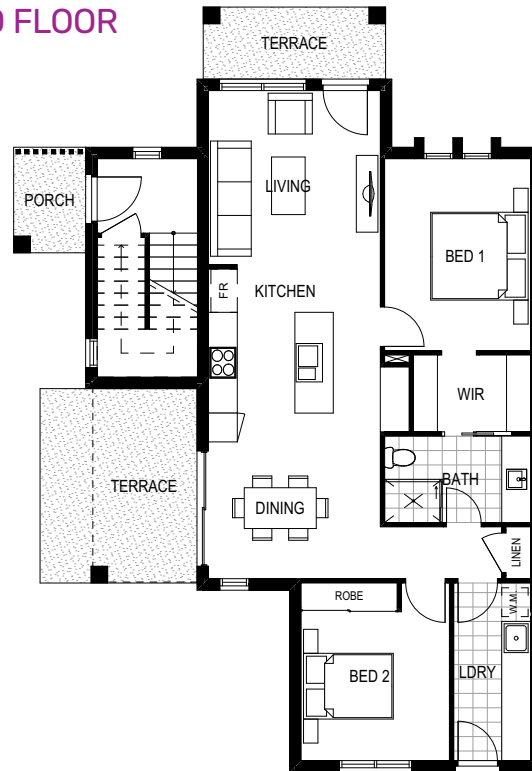

OASIS
ORAN PARK TOWN

Manor Unit 2

Lot 16

Total Price: \$545,000

Total House Area: 128.64m²

2

1

1

GROUND FLOOR

Disclaimer: Creation Homes NSW Pty Ltd reserves the right to modify features, specifications, plans, and/or prices without obligation. This rendered image/floor plan is intended to provide a visual guide only and is subject to availability, site conditions, statutory authority requirements & approvals. This plan is subject to internal split levels, windows, mirroring of the floor plan, lot location, lot size and configuration, refer to overall site plan for further detail. Final product may differ from that illustrated and may show fixtures, fittings, landscaping and/or outdoor items which are outside the standard schedule of inclusions. Please refer to schedule of finishes and individual contract of sale for final details.