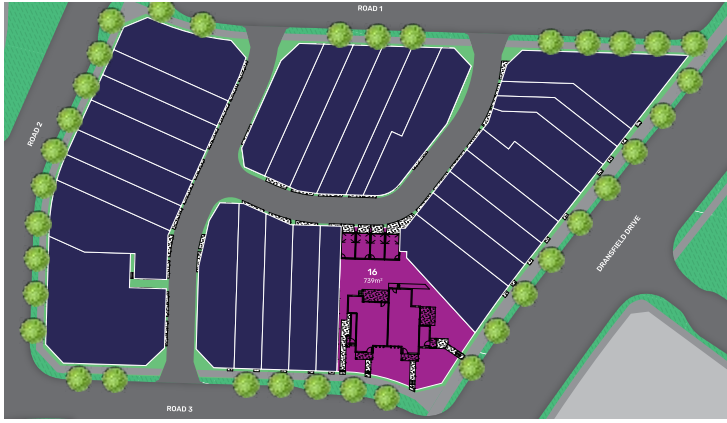

Artist Impression