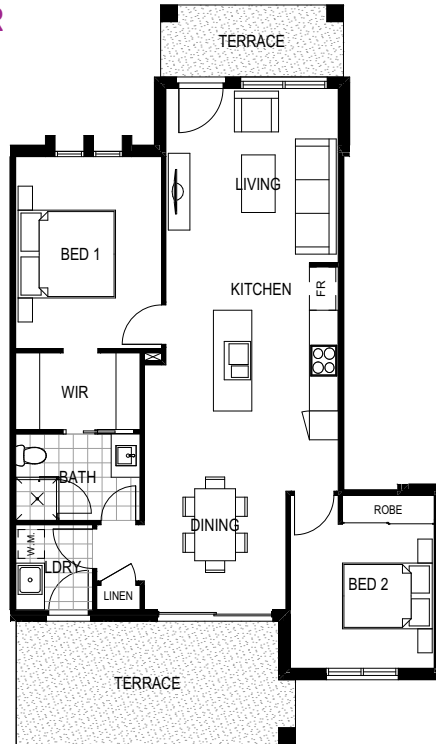

OASIS
ORAN PARK TOWN

Manor Unit 1

Lot 16

Total Price: \$545,000
Total House Area: 124.76m²

2

1

1

Artist Impression

Artist Impression

GROUND FLOOR

Disclaimer: Creation Homes NSW Pty Ltd reserves the right to modify features, specifications, plans, and/or prices without obligation. This rendered image/floor plan is intended to provide a visual guide only and is subject to availability, site conditions, statutory authority requirements & approvals. This plan is subject to internal split levels, windows, mirroring of the floor plan, lot location, lot size and configuration, refer to overall site plan for further detail. Final product may differ from that illustrated and may show fixtures, fittings, landscaping and/or outdoor items which are outside the standard schedule of inclusions. Please refer to schedule of finishes and individual contract of sale for final details.